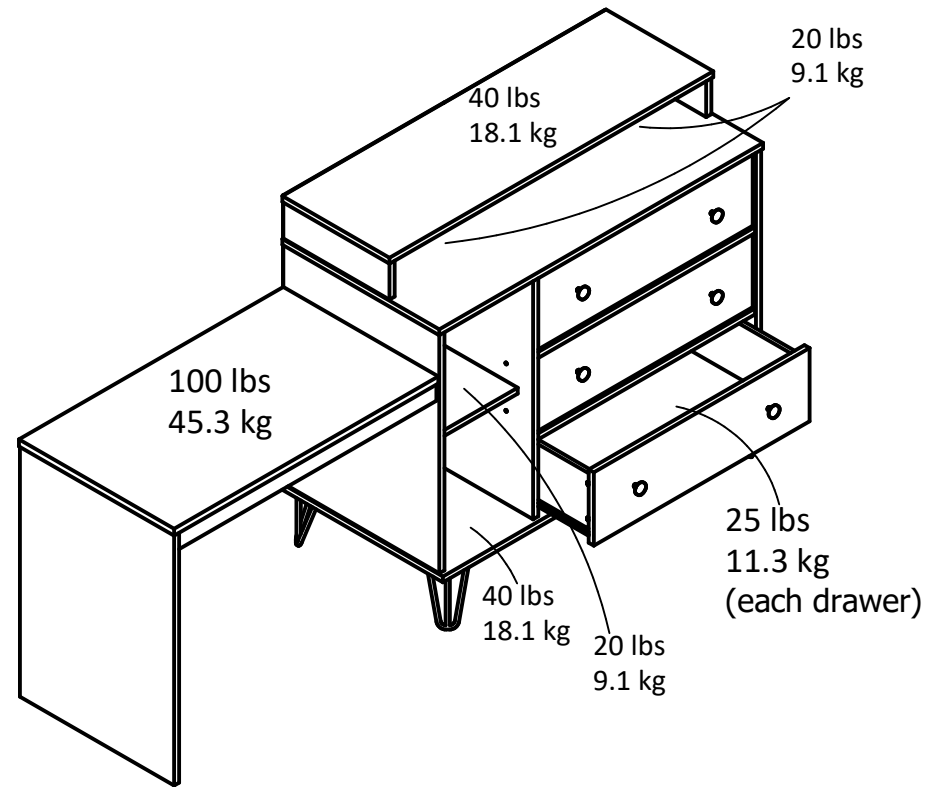

1980407COM

Interior Storage dimensions:
 (2) storage spaces
 (adjustable heights)
 10.87 in. (27.6 cm) W
 26.46 in. (67.2 cm) H
 19.13 in. (48.6 cm) D
 3.18 cubic feet

Interior Drawer dimensions:
 24.65 in. (62.6 cm) W
 5.87 in. (14.9 cm) H
 12.97 in. (32.9 cm) D
 1.09 cubic feet

Overall Product Size:
 71.97"W x 19.69"D x 37.20"H
 182.8cm W x 50.0cm D x 94.5cm H

Wood Breakdown: 90%
 Total storage: 6.45 cubic feet

Maximum Weight Capacities
 Unit Weight: 126 lbs. (57.15 kg)