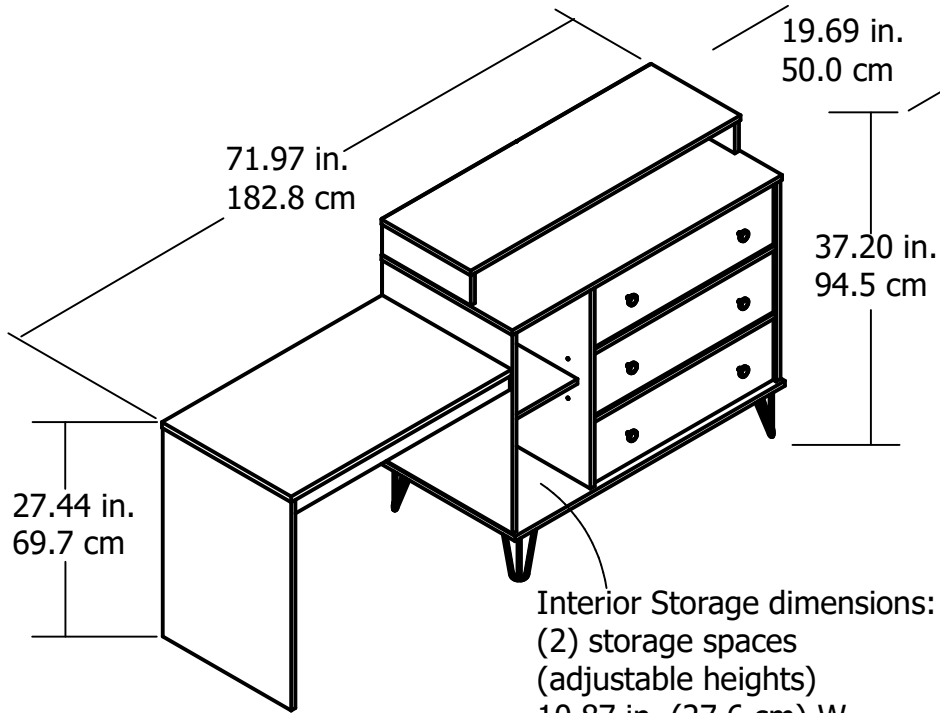

1980407COM

Interior Storage dimensions:
 (2) storage spaces
 (adjustable heights)
 10.87 in. (27.6 cm) W
 26.46 in. (67.2 cm) H
 19.13 in. (48.6 cm) D
 3.18 cubic feet

Interior Drawer dimensions:
 24.65 in. (62.6 cm) W
 5.87 in. (14.9 cm) H
 12.97 in. (32.9 cm) D
 1.09 cubic feet

Overall Product Size:
 71.97"W x 19.69"D x 37.20"H
 182.8cm W x 50.0cm D x 94.5cm H

Wood Breakdown: 90%
 Total storage: 6.45 cubic feet

Maximum Weight Capacities
 Unit Weight: 126 lbs. (57.15 kg)